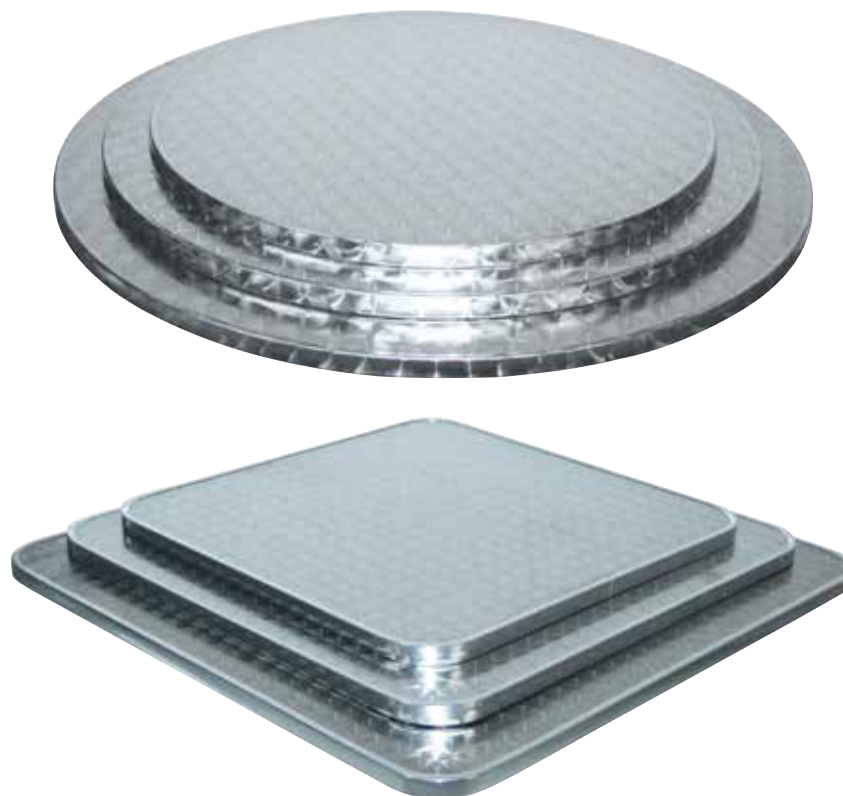

### 30mm Teak tops

**Sizes available:** 70cm x 70cm, 80cm x 80cm, 120cm x 70cm, 60cm diameter, 80cm diameter