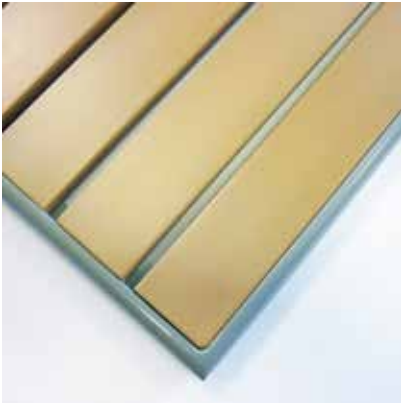

Non wood tops

Wood effect plastic slatted table top with a Silver Grey powdercoated aluminium edge ideally suited in indoor and outdoor use. These tops are very durable and ideally suited with the Nova chair and stool range.

Non wood Teak

Sizes available: 70cm x 70cm, 80cm x 80cm, 120cm x 70cm, 60cm diameter, 80cm diameter